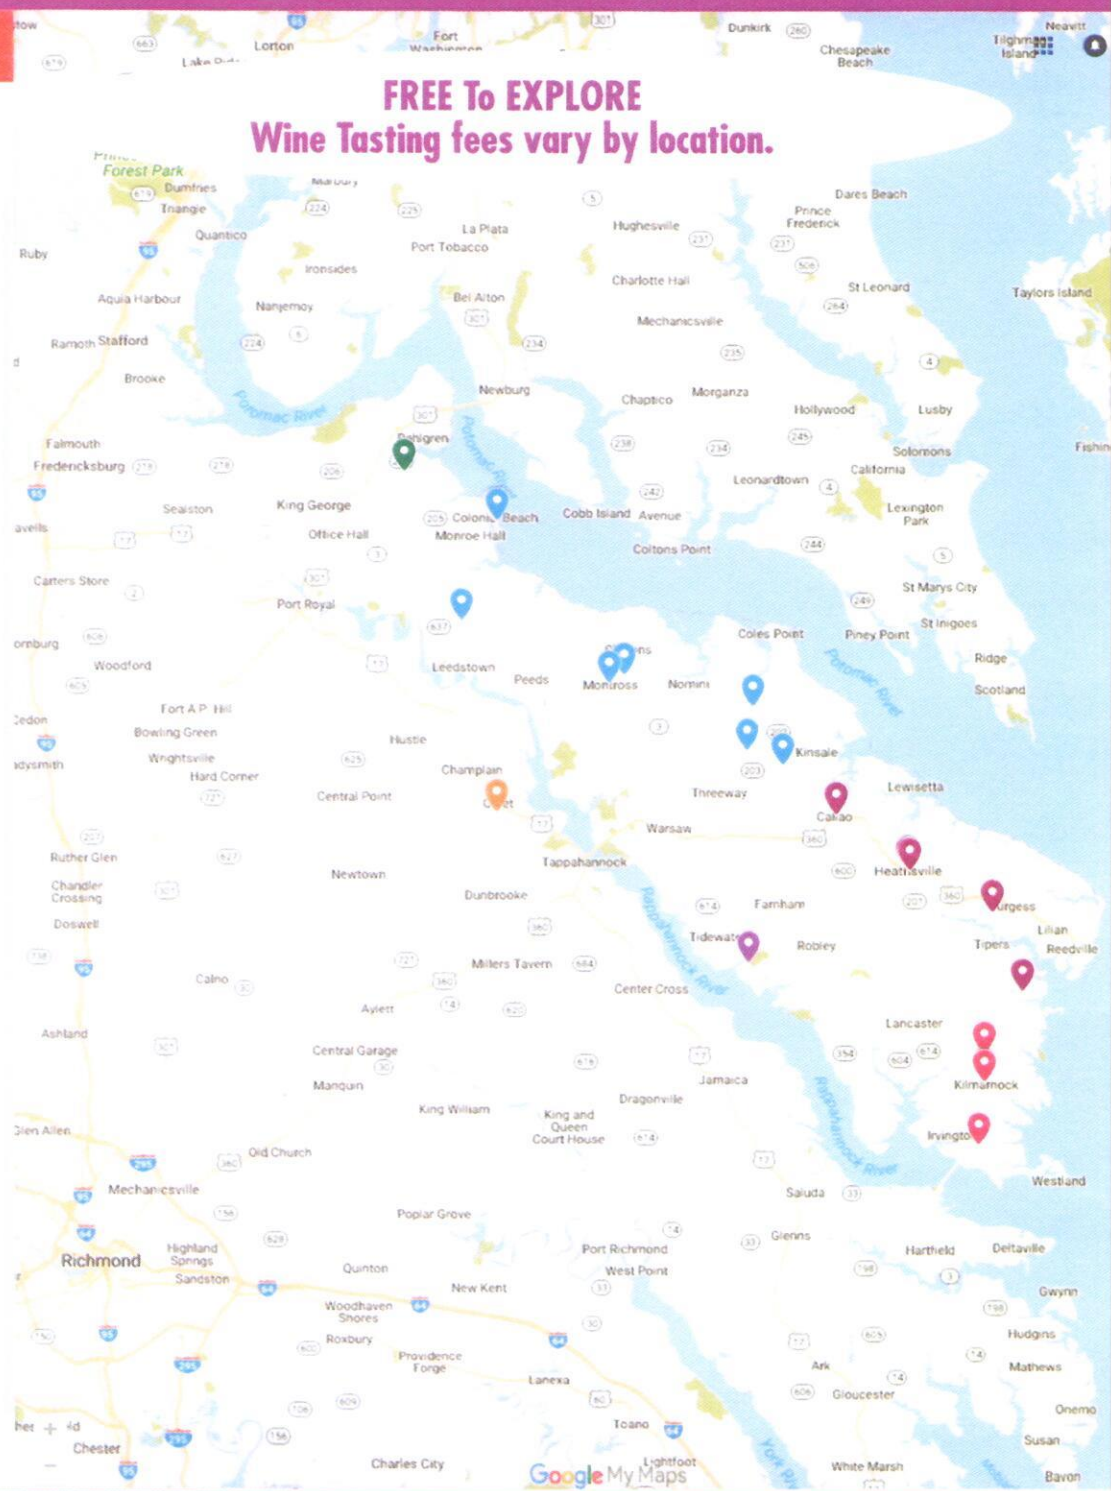

A WINE AND ART CRAWL

ARTS ON THE VINE

Second Saturday | September 8, 2018

Arts on the Vine Map

King George County

- Oak Crest Vineyard & Winery

Northumberland County

- Rice's Hotel / Hughlett's Tavern
- Catherine Kauffman Fine Art
- Jacey Vineyards
- Holley Graded School Museum
- Northumberland Public Library
- Mosaic Consignments & Gifts LLC

Richmond County

- Petite Louisiane

Lancaster County

- Good Luck Cellars
- Northern Neck Popcorn Bag
- Patty Richards Art
- Rappahannock Art League
- Allure Art Center

Westmoreland County

- Jarrett Thor Fine Arts
- Colonial Beach Chamber of Commerce
- The Guild Gallery @ Caldwell Banker Elite
- Colonial Beach Historical Society
- Visions By ShirI
- Ingleside Vineyards
- Locust Farm Windsors
- Vault Field Vineyards
- General's Ridge Vineyard
- The Hague Winery, Inc
- Montross Soda Shoppe

Bonus Winery

- Caret Cellars

FREE To EXPLORE
Wine Tasting fees vary by location.

For participating trail locations, events & hours visit: NorthernNeckArtisanTrail.org

A WINE AND ART CRAWL

EXPLORE
King George
Colonial Beach
Oak Grove
Montross
Hague
Callao
Farnham
Heathsville
Reedville
Kilmarnock
White Stone

The Wine & Art Crawl weaves throughout King George, Lancaster, Westmoreland, Northumberland,
and Richmond Counties. FREE to EXPLORE. *Wine tasting fees vary by location.

For participating trail locations, events & hours visit: NorthernNeckArtisanTrail.org